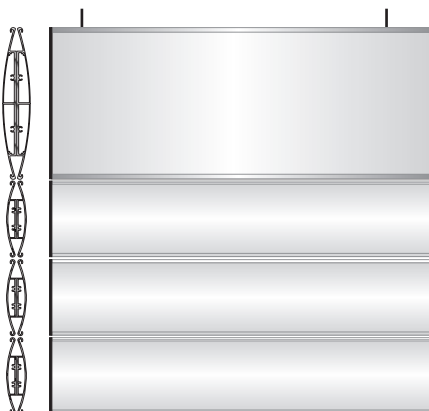

### DESKTOP DELTA SIGNS

Desktop signs (landscape in orientation; landscape pertaining to the curve of the system running from top to bottom) are available in six extrusion heights: 60mm, 80mm, 100mm, 120mm, 150mm, 200 mm.  
Our desktop signs are supplied with an innovative end cap which allows the viewing angle to be changed from high level to low level.  
Portrait and double sided versions will be available as bespoke signs.  
Easily interchangeable inserts for signs that need to be changed on a regular basis

You can do unlimited configurations possible with DELTA SIGN system!..  
What is your dream?.....

80 x 500 mm DSY P2H 08 050

100 x 500 mm DSY P2H 10 500

120 x 500 mm DSY P2H 12 500

150 x 500 mm DSY P2H 15 500

D100+D80 x 500 mm DSY P2H 1x10+1x8 500

D100+D80 x 500 mm DSY P2H 1x10+2x8 500

D100+D80 x 500 mm DSY P2H 1x10+3x8 500

D200+D100 x 500 mm DSY P2H 1x20+3x10 500

Do your configurations what you need!....

Custom sizes available