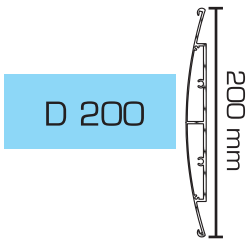

DELTA SIGNS - 200 mm

Delta Signs has a unique contour profile for a subtle contemporary design. Frames are available with a clear lens to secure inserts.

Can be used horizontal or vertical!

	200 x 30 mm DSY P 20 003	
	200 x 50 mm DSY P 20 005	
	200 x 80 mm DSY P 20 008	
	200 x 100 mm DSY P 20 010	
	200 x 120 mm DSY P 20 012	
	200 x 150 mm DSY P 20 015	
	200 x 175 mm DSY P 20 0175	
	200 x 200 mm DSY P 20 020	
	200 x 250 mm DSY P 20 025	
	200 x 300 mm DSY P 20 030	
	200 x 350 mm DSY P 20 035