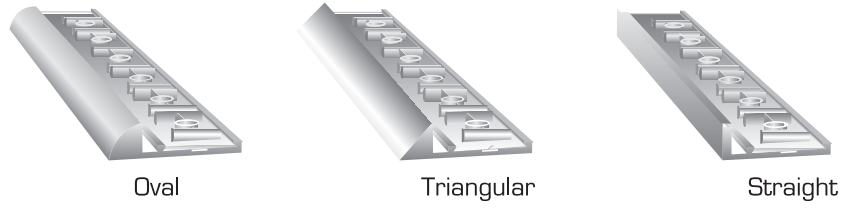

D100+D80 x 500 mm DSY P2H 1x10+1x8 500

D100+D80 x 500 mm DSY P2H 1x10+2x8 500

D100+D80 x 500 mm DSY P2H 1x10+3x8 500

D200+D100 x 500 mm DSY P2H 1x20+3x10 500

Do your configurations what you need!....

Custom sizes available

6 different extrusions and 3 different side finishes.

Assembly by screws and anchors or double sided adhesive tape.