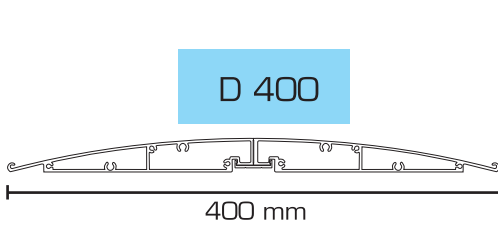

# DELTA SIGNS - 300 mm

Delta Signs has a unique contour profile for a subtle contemporary design. Frames are available with a clear lens to secure inserts.

Can be used horizontal or vertical!...

300 x 50 mm DSY P 30 005

300 x 80 mm DSY P 30 008

300 x 100 mm DSY P 30 010

300 x 120 mm DSY P 30 012

300 x 150 mm DSY P 30 015

300 x 180 mm DSY P 30 018

300 x 210 mm DSY P 30 021

300 x 250 mm DSY P 30 025

300 x 300 mm DSY P 30 030

300 x 350 mm DSY P 30 035

300 x 420 mm DSY P 30 042

300 x 450 mm DSY P 30 045

300 x 500 mm DSY P 30 050

300 x 600 mm DSY P 30 060

Scale 1/10

Delta Signs has a unique contour profile for a subtle contemporary design.  
 Frames are available with a clear lens to secure inserts.

Can be used horizontal or vertical!

400 x 50 mm DSY A 40 005

400 x 80 mm DSY A 40 008

400 x 100 mm DSY A 40 010

400 x 120 mm DSY A 40 012

400 x 150 mm DSY A 40 015

400 x 180 mm DSY A 40 018

400 x 200 mm DSY A 40 020