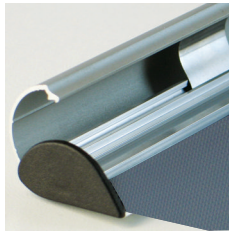

## ATLANTIC SIGNS WITH WALL BRACKETS

## DIRECTORIES

Atlantic Meeting Room Unit, Sliding "Free – Occupied" indicator.

Alternative designs available for directories and suspended models.

Silver anodised profile.  
 Easy graphic change.  
 Fixation by adhesive tape or four drill holes for wall mounting.  
 28 mm wide aluminium snap profiles.  
 1 mm PVC protection.  
 1.3 mm polystyrene back panel.