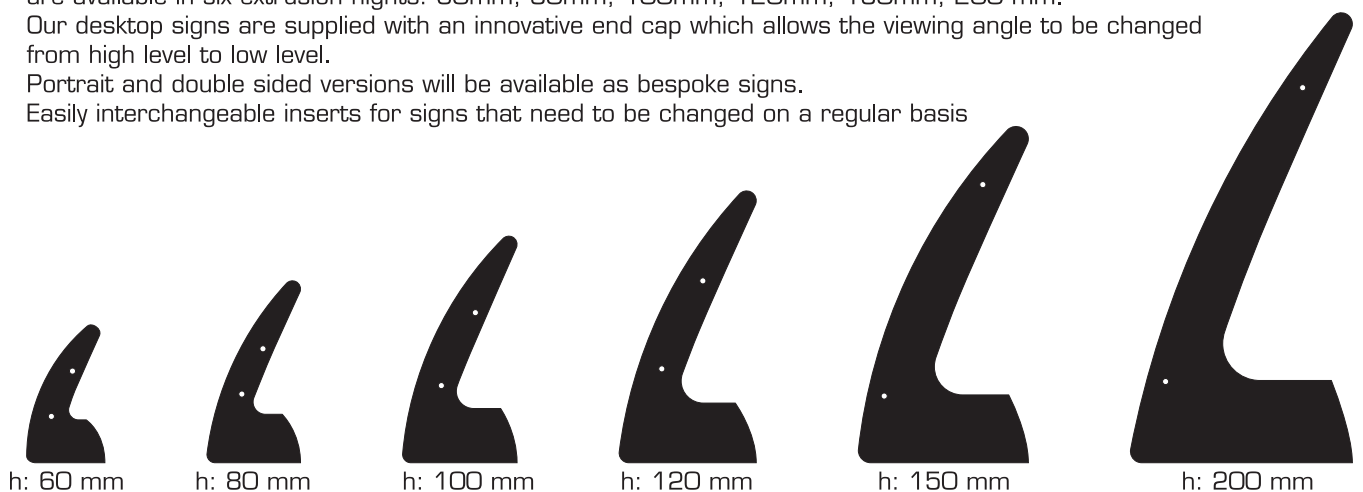

#### Portrait, with left & right endcaps ②

Brackets are two sizes.

### DESKTOP DELTA SIGNS

Desktop signs (landscape in orientation; landscape pertaining to the curve of the system running from top to bottom) are available in six extrusion heights: 60mm, 80mm, 100mm, 120mm, 150mm, 200 mm.  
Our desktop signs are supplied with an innovative end cap which allows the viewing angle to be changed from high level to low level.  
Portrait and double sided versions will be available as bespoke signs.  
Easily interchangeable inserts for signs that need to be changed on a regular basis