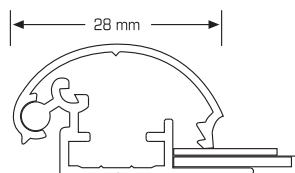

## DIRECTORIES

Atlantic Meeting Room Unit, Sliding "Free – Occupied" indicator.

Alternative designs available for directories and suspended models.

Silver anodised profile.  
 Easy graphic change.  
 Fixation by adhesive tape or four drill holes for wall mounting.  
 28 mm wide aluminium snap profiles.  
 1 mm PVC protection.  
 1.3 mm polystyrene back panel.

MATERIAL: Silver anodized aluminium	
ITEM CODE	SIZE
SS 28	Any size demanded up to 300x420 mm