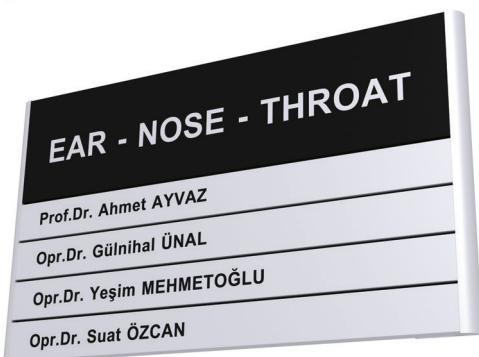

6 different extrusions and 3 different side finishes.

Assembly by screws and anchors or double sided adhesive tape.

ATLANTIC DOOR SIGNS

Elegant design with removable panels.