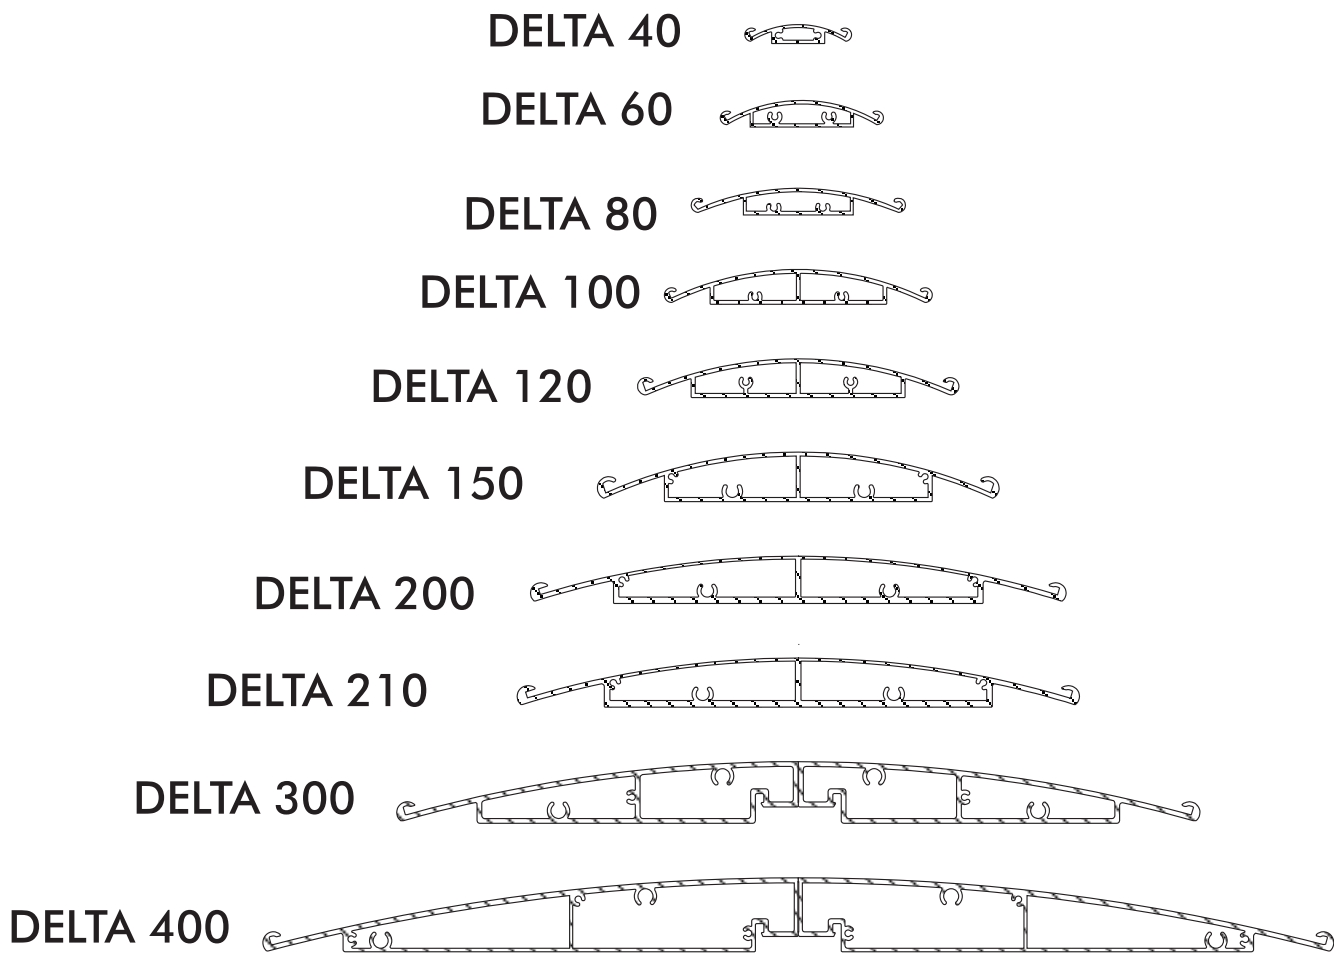

## DELTA PYLONS

Delta Pylon, each panel 400 mm wide 1700 mm high, triangular

Delta Pylon, each panel 400 mm wide 1700 mm high, double sided

Delta Pylons available in many different sizes suitable for both indoors and outdoors.

# DELTA SIGNS

Silver color anodized. Standart profile lenght is 2950 mm. Custom made lenght is available.

MATERIAL: Silver color (anodised) aluminium

ITEM CODE	PROFILE WIDTH	INSERT SIZE
1460401160	40 mm	36 mm
1460601160	60 mm	57 mm
1460801160	80 mm	77 mm
1461001160	100 mm	97 mm
1461201160	120 mm	117 mm
1461501160	150 mm	147 mm
1462001160	200 mm	197 mm
1461511160	300 mm	297 mm
1462011160	400 mm	397 mm