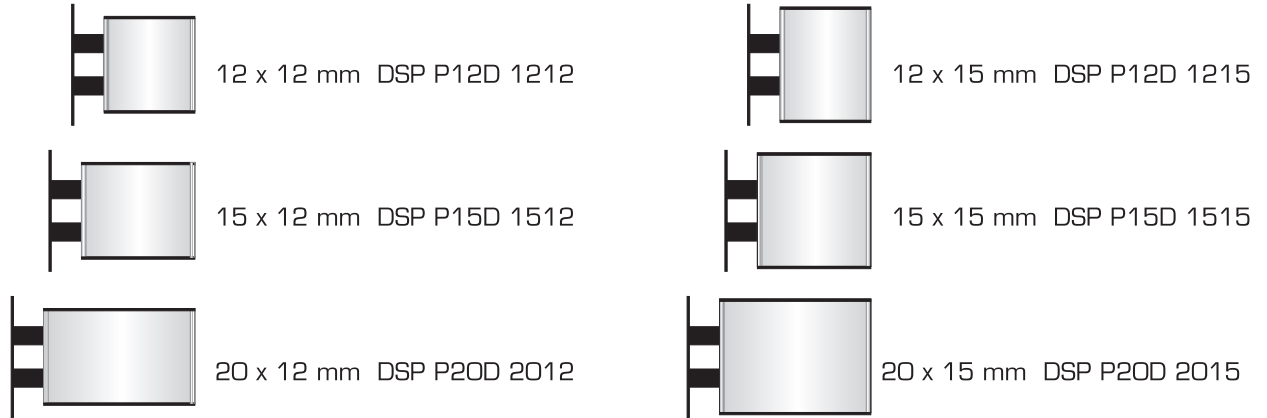

WALL BRACKETS (FLAG MOUNT)

A range of double sided, curved wall mountable systems in landscape and portrait positions.
Comes complete with decorative nut caps, clear pvc lens .
Wall bracket comes in black and custom lengths are available to meet your specifications.

Landscape, with top & bottom endcaps ①