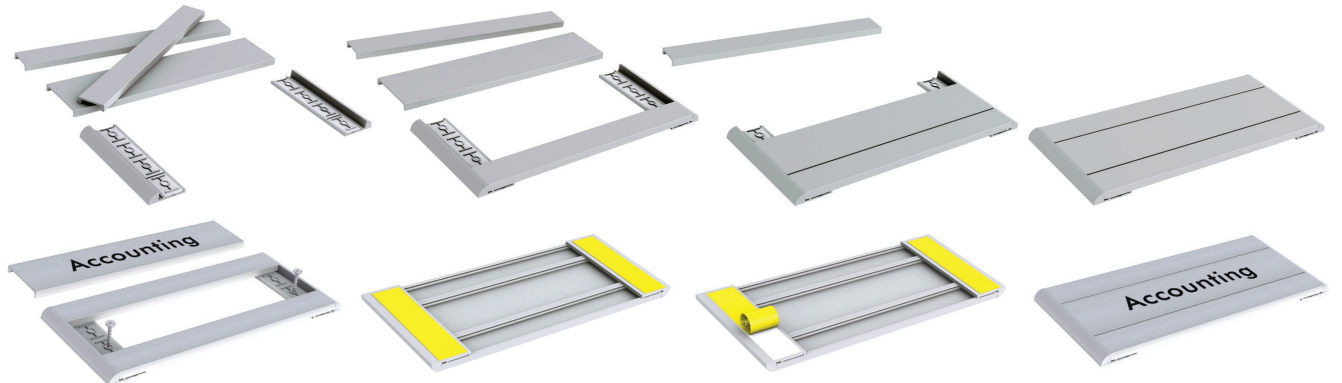

### DESKTOP DELTA SIGNS

Desktop signs (landscape in orientation; landscape pertaining to the curve of the system running from top to bottom) are available in six extrusion heights: 60mm, 80mm, 100mm, 120mm, 150mm, 200 mm.  
Our desktop signs are supplied with an innovative end cap which allows the viewing angle to be changed from high level to low level.  
Portrait and double sided versions will be available as bespoke signs.  
Easily interchangeable inserts for signs that need to be changed on a regular basis

You can do unlimited configurations possible with DELTA SIGN system!..  
What is your dream?.....

80 x 500 mm DSY P2H 08 050

100 x 500 mm DSY P2H 10 500

120 x 500 mm DSY P2H 12 500

150 x 500 mm DSY P2H 15 500

D100+D80 x 500 mm DSY P2H 1x10+1x8 500

D100+D80 x 500 mm DSY P2H 1x10+2x8 500

D100+D80 x 500 mm DSY P2H 1x10+3x8 500

D200+D100 x 500 mm DSY P2H 1x20+3x10 500

Do your configurations what you need!....

Custom sizes available

6 different extrusions and 3 different side finishes.

Assembly by screws and anchors or double sided adhesive tape.