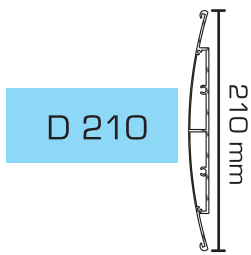

# DELTA SIGNS - 200 mm

Delta Signs has a unique contour profile for a subtle contemporary design. Frames are available with a clear lens to secure inserts.

Can be used horizontal or vertical!

Meeting Room  
DSY P 20 008 T.O.

	200 x 30 mm DSY P 20 003	
	200 x 50 mm DSY P 20 005	
	200 x 80 mm DSY P 20 008	
	200 x 100 mm DSY P 20 010	
	200 x 120 mm DSY P 20 012	
	200 x 150 mm DSY P 20 015	
	200 x 175 mm DSY P 20 0175	
	200 x 200 mm DSY P 20 020	
	200 x 250 mm DSY P 20 025	
	200 x 300 mm DSY P 20 030	
	200 x 350 mm DSY P 20 035	

# DELTA SIGNS - 210 mm

Delta Signs has a unique contour profile for a subtle contemporary design. Frames are available with a clear lens to secure inserts.

Can be used horizontal or vertical!

-  210 x 30 mm DSY P 21 003
-  210 x 50 mm DSY P 21 005
-  210 x 80 mm DSY P 21 008
-  210 x 100 mm DSY P 21 010
-  210 x 120 mm DSY P 21 012
-  210 x 150 mm DSY P 21 015
-  210 x 175 mm DSY P 21 0175
-  210 x 200 mm DSY P 21 020
-  210 x 250 mm DSY P 21 025
-  210 x 300 mm DSY P 21 030
-  210 x 350 mm DSY P 21 035