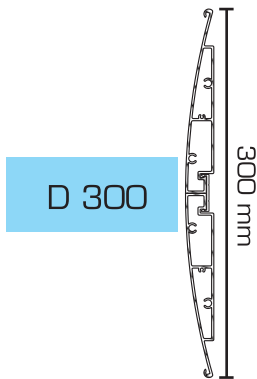

# DELTA SIGNS

Silver color anodized. Standart profile lenght is 2950 mm. Custom made lenght is available.

MATERIAL: Silver color (anodised) aluminium

ITEM CODE	PROFILE WIDTH	INSERT SIZE
1460401160	40 mm	36 mm
1460601160	60 mm	57 mm
1460801160	80 mm	77 mm
1461001160	100 mm	97 mm
1461201160	120 mm	117 mm
1461501160	150 mm	147 mm
1462001160	200 mm	197 mm
1461511160	300 mm	297 mm
1462011160	400 mm	397 mm

# DELTA SIGNS - 210 mm

Delta Signs has a unique contour profile for a subtle contemporary design. Frames are available with a clear lens to secure inserts.

Can be used horizontal or vertical!

-  210 x 30 mm DSY P 21 003
-  210 x 50 mm DSY P 21 005
-  210 x 80 mm DSY P 21 008
-  210 x 100 mm DSY P 21 010
-  210 x 120 mm DSY P 21 012
-  210 x 150 mm DSY P 21 015
-  210 x 175 mm DSY P 21 0175
-  210 x 200 mm DSY P 21 020
-  210 x 250 mm DSY P 21 025
-  210 x 300 mm DSY P 21 030
-  210 x 350 mm DSY P 21 035

210 x 400 mm DSY P 21 040

210 x 450 mm DSY P 21 045

210 x 500 mm DSY P 21 050

210 x 600 mm DSY P 21 060

Scale 1/10

# DELTA SIGNS - 300 mm

Delta Signs has a unique contour profile for a subtle contemporary design. Frames are available with a clear lens to secure inserts.

Can be used horizontal or vertical!...

300 x 50 mm DSY P 30 005