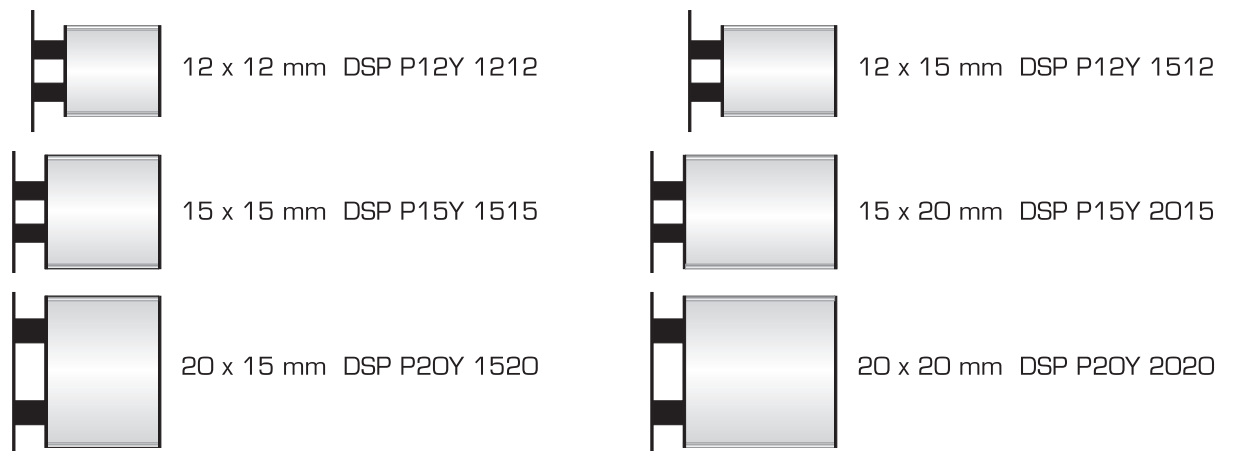

Portrait, with left & right endcaps ②