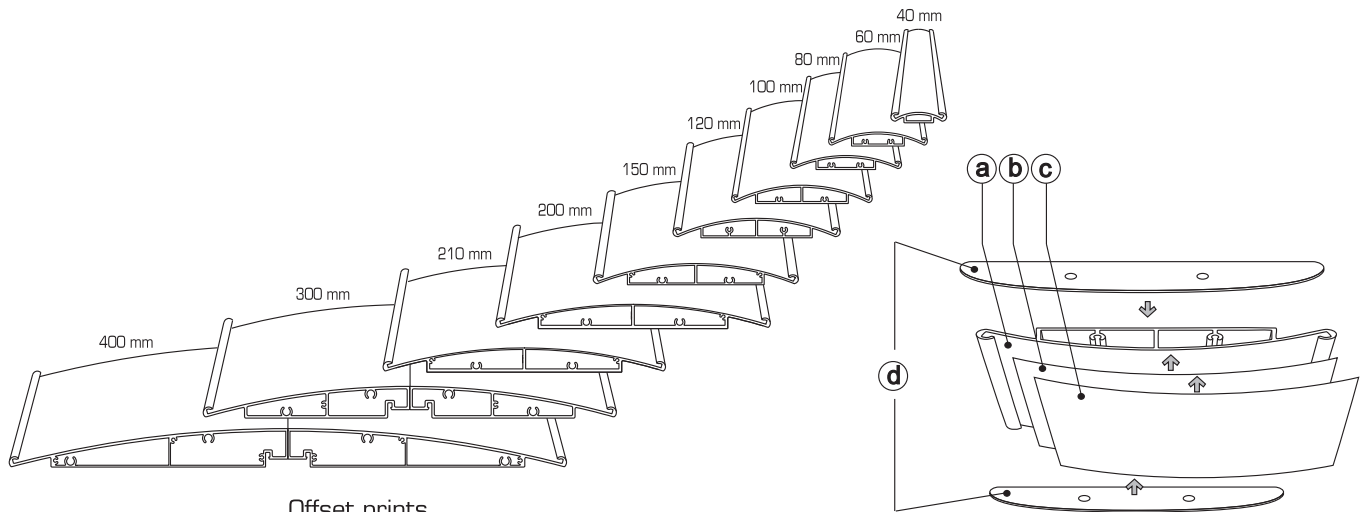

10 different extrusions

Offset prints, printed paper, decorative folio, silk screen printing, digital photos and images may be used as inserts.

- **a** Aluminium Extrusion
- **b** Insert
- **c** Anti-reflex PVC cover
- **d** End Caps (plastic, acrylic or aluminium)