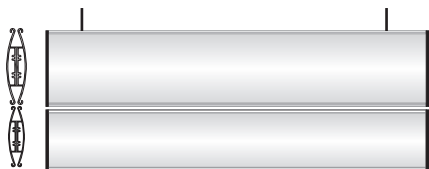

### DESKTOP DELTA SIGNS

Desktop signs (landscape in orientation; landscape pertaining to the curve of the system running from top to bottom) are available in six extrusion heights: 60mm, 80mm, 100mm, 120mm, 150mm, 200 mm.  
Our desktop signs are supplied with an innovative end cap which allows the viewing angle to be changed from high level to low level.  
Portrait and double sided versions will be available as bespoke signs.  
Easily interchangeable inserts for signs that need to be changed on a regular basis

D100+D80 x 500 mm DSY P2H 1x10+1x8 500

D100+D80 x 500 mm DSY P2H 1x10+2x8 500

D100+D80 x 500 mm DSY P2H 1x10+3x8 500

D200+D100 x 500 mm DSY P2H 1x20+3x10 500

Do your configurations what you need!....

Custom sizes available